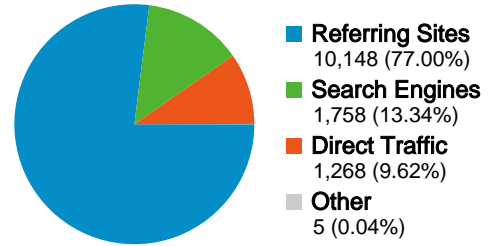

All traffic sources sent a total of 13,179 visits

-  9.62% Direct Traffic
-  77.00% Referring Sites
-  13.34% Search Engines

Top Traffic Sources

Sources	Visits	% visits
images.google.com (referral)	5,281	40.07%
google (organic)	1,397	10.60%
(direct) ((none))	1,268	9.62%
images.google.co.uk (referral)	630	4.78%
utahbloghive.org (referral)	609	4.62%