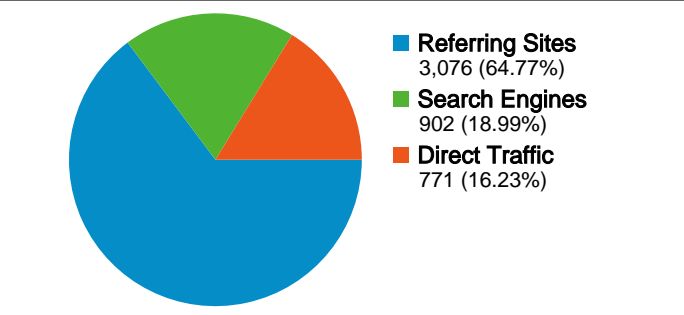

Traffic Sources Overview

Content Overview

Pages	Pageviews	% Pageviews
/	4,268	38.82%
/2006/05/18/edfirmagepoxii/	2,550	23.19%
/2007/01/25/my-brother-is-and-	176	1.60%
/authors/	149	1.36%
/2007/02/20/can-big-media-	115	1.05%