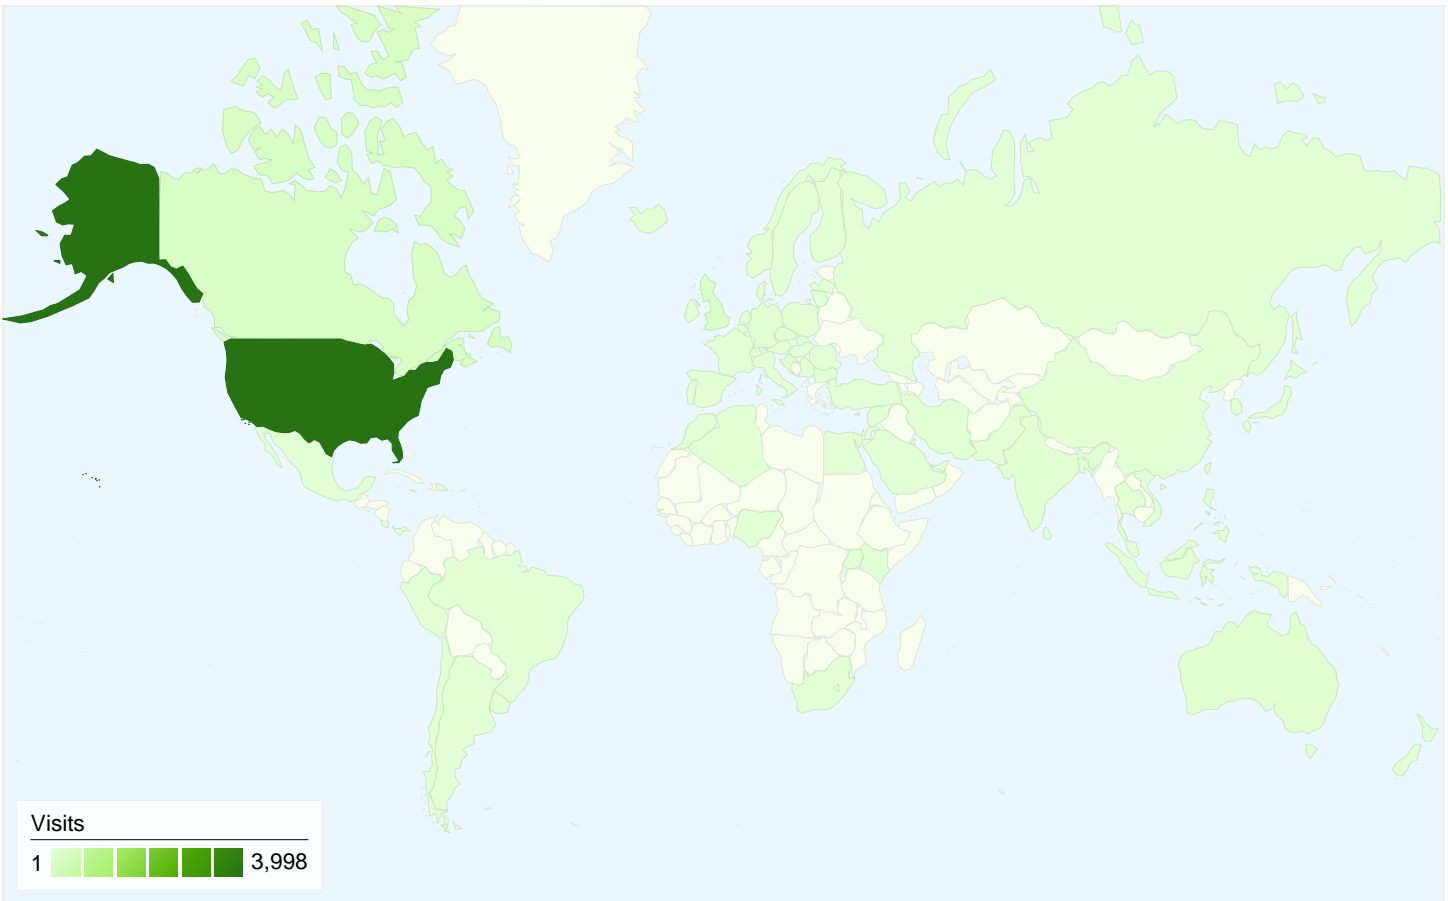

2,884 people visited this site

4,749 Visits

2,884 Absolute Unique Visitors

10,995 Pageviews

2.32 Average Pageviews

00:03:18 Time on Site

56.43% Bounce Rate

56.75% New Visits

Technical Profile

Browser	Visits	% visits	Connection Speed	Visits	% visits
Firefox	2,287	48.16%	Cable	1,725	36.32%
Internet Explorer	2,108	44.39%	Unknown	1,387	29.21%
Safari	207	4.36%	DSL	852	17.94%
Opera	56	1.18%	T1	496	10.44%
Netscape	42	0.88%	Dialup	248	5.22%

All traffic sources sent a total of 4,749 visits

-  16.23% Direct Traffic
-  64.77% Referring Sites
-  18.99% Search Engines

Top Traffic Sources

Sources	Visits	% visits	Keywords	Visits	% visits
images.google.com (referral)	1,210	25.48%	caveat emptor one utah	133	14.75%
(direct) ((none))	771	16.23%	one utah	62	6.87%
google (organic)	737	15.52%	"unitary anne"	37	4.10%
utahbloghive.org (referral)	287	6.04%	arthur laguna	28	3.10%
oneutah.org (referral)	252	5.31%	glenn	22	2.44%

4,749 visits came from 82 countries/territories

Site Usage

Country/Territory	Visits	Pages/Visit	Avg. Time on Site	% New Visits	Bounce Rate
United States	3,998	2.46	00:03:45	50.43%	54.00%
Canada	186	1.80	00:01:07	80.11%	61.83%
United Kingdom	165	1.55	00:00:59	93.33%	65.45%
Australia	39	1.31	00:00:38	100.00%	76.92%
India	36	1.36	00:01:31	100.00%	72.22%
Germany	33	1.21	00:00:50	96.97%	84.85%
Philippines	24	1.25	00:00:48	91.67%	79.17%
(not set)	22	2.18	00:04:16	68.18%	50.00%
Turkey	12	1.25	00:00:06	91.67%	91.67%
New Zealand	10	1.20	00:00:04	80.00%	80.00%