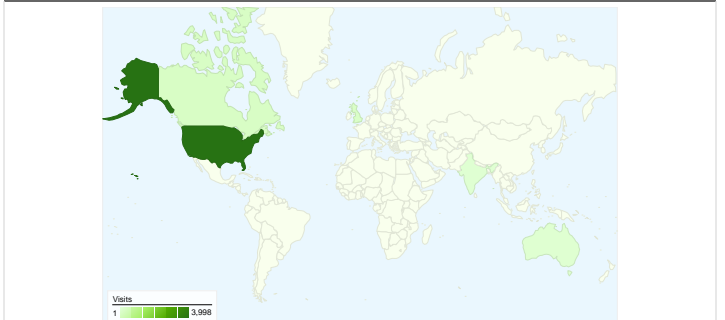

Site Usage

4,749 Visits

56.43% Bounce Rate

10,995 Pageviews

00:03:18 Avg. Time on Site

2.32 Pages/Visit

56.71% % New Visits

Visitors Overview

Map Overlay world

Traffic Sources Overview

Content Overview

Pages	Pageviews	% Pageviews
/	4,268	38.82%
/2006/05/18/edfirmagepoxii/	2,550	23.19%
/2007/01/25/my-brother-is-and-	176	1.60%
/authors/	149	1.36%
/2007/02/20/can-big-media-	115	1.05%

2,884 people visited this site

4,749 Visits

2,884 Absolute Unique Visitors

10,995 Pageviews

2.32 Average Pageviews

00:03:18 Time on Site

56.43% Bounce Rate

56.75% New Visits

4,749 visits came from 82 countries/territories

Site Usage

Country/Territory	Visits	Pages/Visit	Avg. Time on Site	% New Visits	Bounce Rate
United States	3,998	2.46	00:03:45	50.43%	54.00%
Canada	186	1.80	00:01:07	80.11%	61.83%
United Kingdom	165	1.55	00:00:59	93.33%	65.45%
Australia	39	1.31	00:00:38	100.00%	76.92%
India	36	1.36	00:01:31	100.00%	72.22%
Germany	33	1.21	00:00:50	96.97%	84.85%
Philippines	24	1.25	00:00:48	91.67%	79.17%
(not set)	22	2.18	00:04:16	68.18%	50.00%
Turkey	12	1.25	00:00:06	91.67%	91.67%
New Zealand	10	1.20	00:00:04	80.00%	80.00%