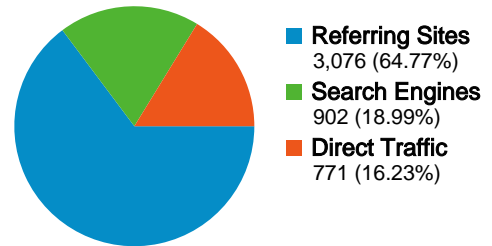

Top Traffic Sources

Sources	Visits	% visits	Keywords	Visits	% visits
images.google.com (referral)	1,210	25.48%	caveat emptor one utah	133	14.75%
(direct) ((none))	771	16.23%	one utah	62	6.87%
google (organic)	737	15.52%	"unitary anne"	37	4.10%
utahbloghive.org (referral)	287	6.04%	arthur laguna	28	3.10%
oneutah.org (referral)	252	5.31%	glenn	22	2.44%